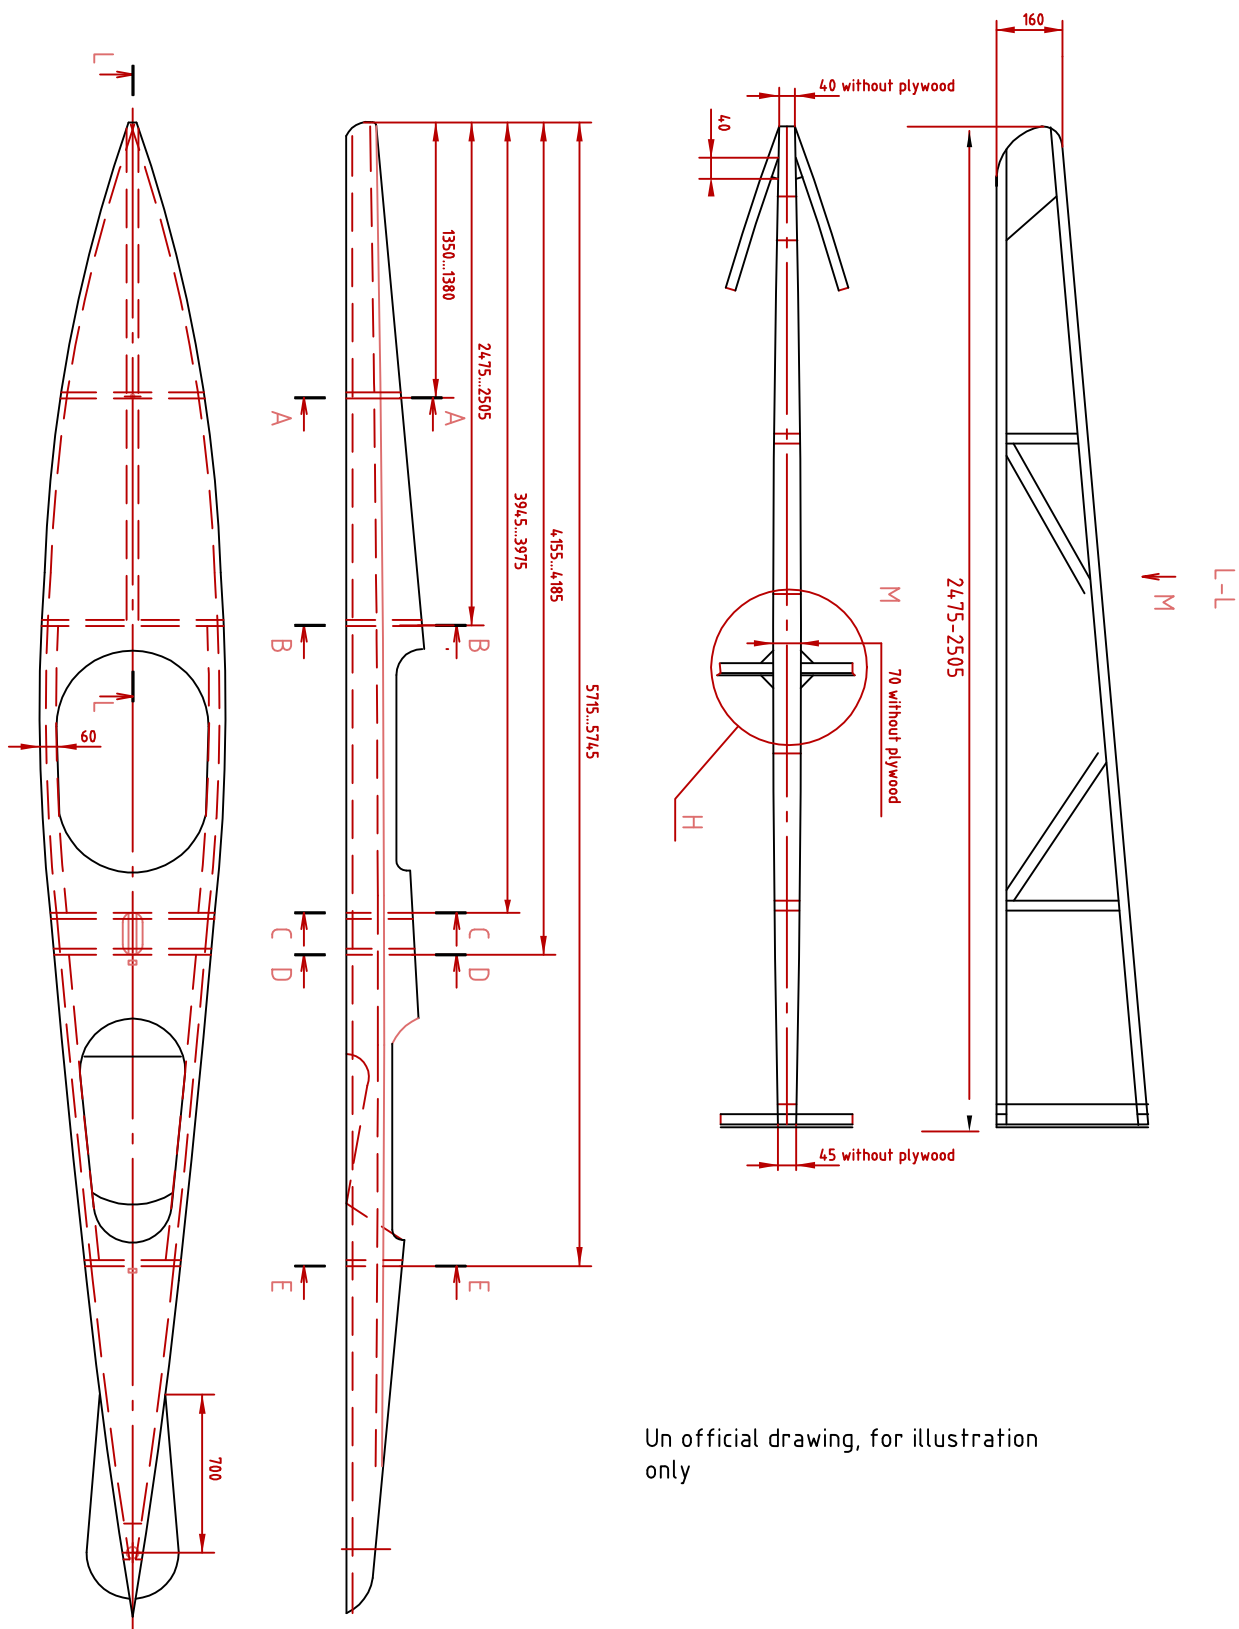

A

B

C

D

E

F

Un official drawing, for illustration only

Itemref	Quantity	Title/Name, designation, material, dimension etc			Article No./Reference	
Designed by Eric_v.Holst	Checked by Kynarpuu	Approved by - date TC- 10/05/99	Filename XVfuselage1	Date 01/05/99	Scale	
IM-XVIYRA			MonotypeXV			
			Fuselage1		Edition	Sheet 2/1

1

4