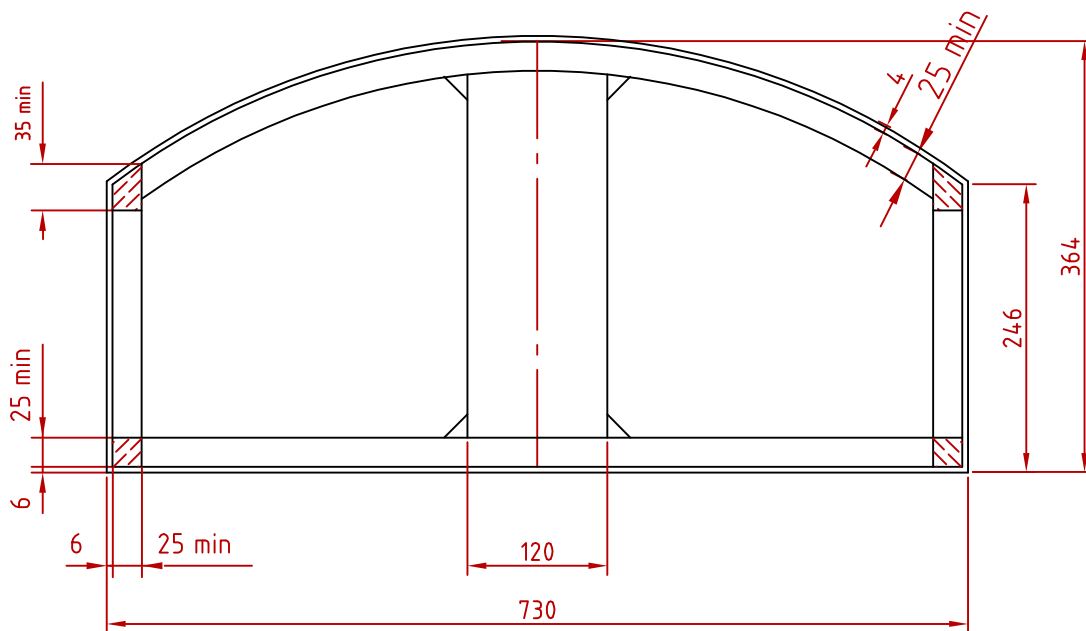

Un official drawing, for illustration only

C-C

D-D

Itemref	Quantity	Title/Name, designation, material, dimension etc	Article No./Reference		
Designed by Eric_v.Holst	Checked by Kyynarpuu	Approved by - date TC- 10/05/99	Filename XVfuselage3	Date 01/05/99	Scale