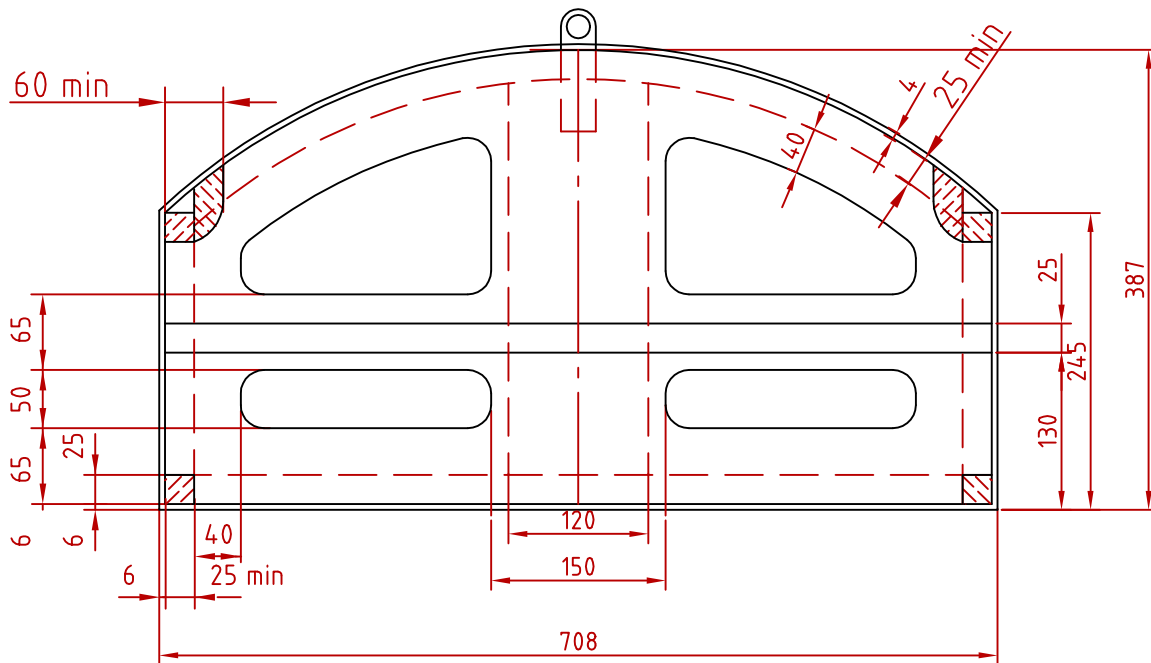

Un official drawing, for illustration only

C-C

D-D

Itemref	Quantity	Title/Name, designation, material, dimension etc	Article No./Reference		
Designed by Eric_v.Holst	Checked by Kyynarpuu	Approved by - date TC- 10/05/99	Filename XVfuselage3	Date 01/05/99	Scale